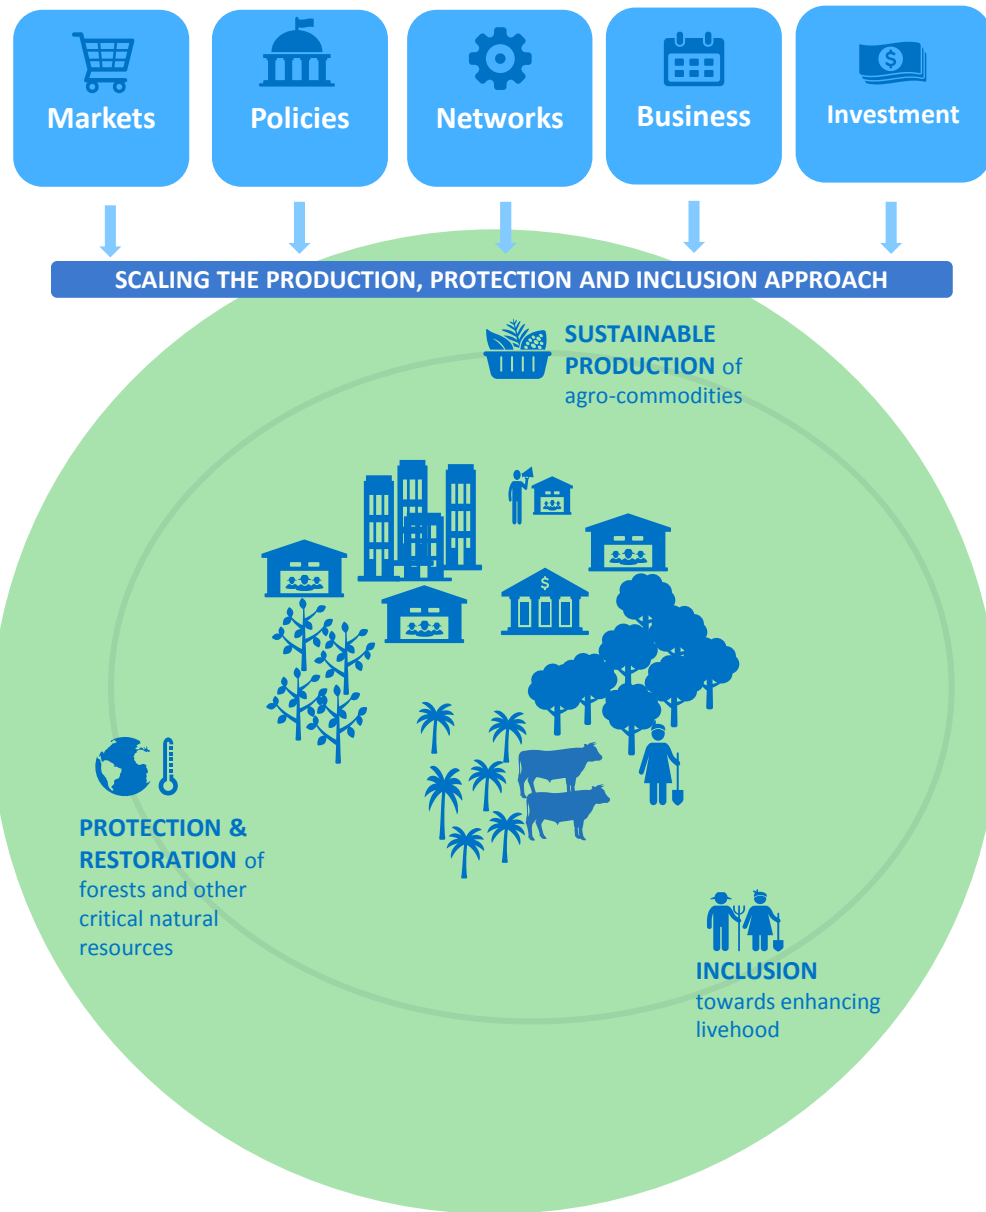

PPI Compact - Landscape Approach

*Case study of Aceh
Tamiang – Indonesia*

Fitrian Ardiansyah

Our approach to sustainable landscapes

IDH's vision for sustainable landscapes is one in which:

Agricultural products are grown sustainably, nature can flourish, and communities prosper

Long-lasting and stable partnerships and cooperation that outlast political cycles

Private sector drives and finances change towards enhanced sustainability.

Our approach to sustainable landscapes

Step-wise approaches on the ground

GREEN GROWTH PLAN

PPI (PRODUCTION-PROTECTION-INCLUSION) COMPACT

VERIFIED SOURCING AREAS

RESPONSIBLE AGRI INPUT

GREEN INVESTMENT

TURNING MULTI STAKEHOLDER PLEDGES INTO FIELD LEVEL IMPLEMENTATION

Farm level action and sustainability projects

Landscape/jurisdictional approaches

SourceUp[®]

A new platform for supply chain sustainability changemakers

SourceUp Platform

THANK YOU!

Fitrian Ardiansyah

www.idhtrade.org
www.sourceup.org